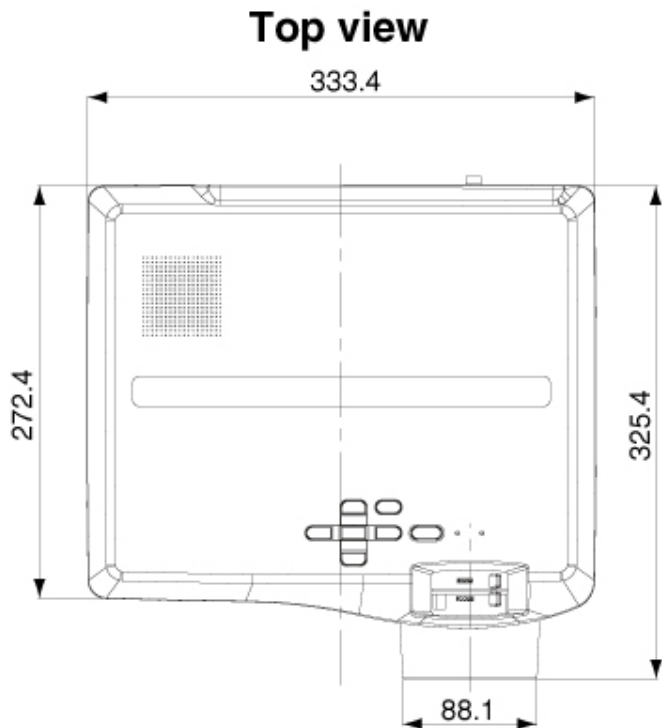

HL2750U

Dimensions

Unit: mm

Mitsubishi HL2750U

Competitive Background

Make & Model	Brightness	Contrast ratio	Resolution	Noise Level	Lamp Life	Weight	Projector + Lamp Warranty
Mitsubishi HL2750U	3100lm	600:1	1400x1050	29dBA (low)	5000hrs (low)	10.8lbs	3-yrs + 1-yr
Canon Realis SX6	3500lm	1000:1	1400x1050	31dBA	-	10.4lbs	3-yrs
ProjectionDesign n F20sx+	2400lm	2800:1	1400x1050	24dBA	3000hrs (low)	6.6lbs	2-yrs