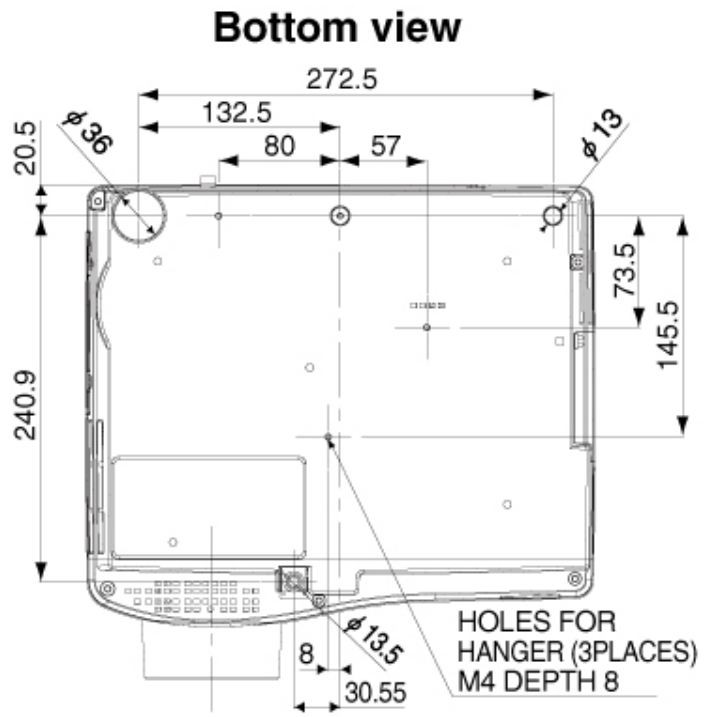

HL2750U

Dimensions

Unit: mm

Mitsubishi HL2750U

Competitive Background

Make & Model	Brightness	Contrast ratio	Resolution	Noise Level	Lamp Life	Weight	Projector + Lamp Warranty
Mitsubishi HL2750U	3100lm	600:1	1400x1050	29dBA (low)	5000hrs (low)	10.8lbs	3-yrs + 1-yr
Canon Realis SX6	3500lm	1000:1	1400x1050	31dBA	-	10.4lbs	3-yrs
ProjectionDesign n F20sx+	2400lm	2800:1	1400x1050	24dBA	3000hrs (low)	6.6lbs	2-yrs