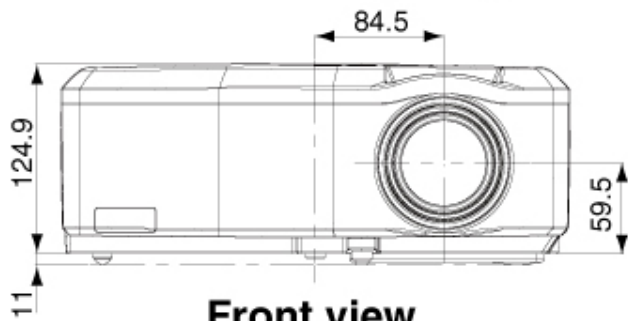

HL2750U

Dimensions

Unit: mm