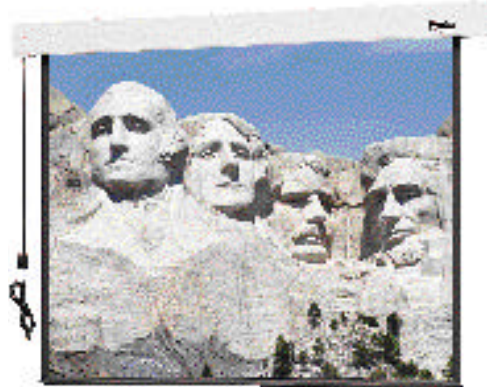

Electric Wall or Ceiling Screen

- Full featured electric screen that can be mounted easily on wall or ceiling.
- Patented in-the-roller motor mounting system for quiet operation.
- Pre-wired with in-line power cord switch for convenience and installation ease.
- Textured white steel case coordinates with any room decor.

Matte White and Glass Beaded fabrics will be seamless in all sizes.

SQUARE FORMAT

Size H x W		Overall Length of Case		Matte White	Glass Beaded
in.	cm.	in.	cm.		
60" x 60"	152 x 152	68-3/8"	173.70	x	x
70" x 70"	178 x 178	78-3/8"	199.10	x	x